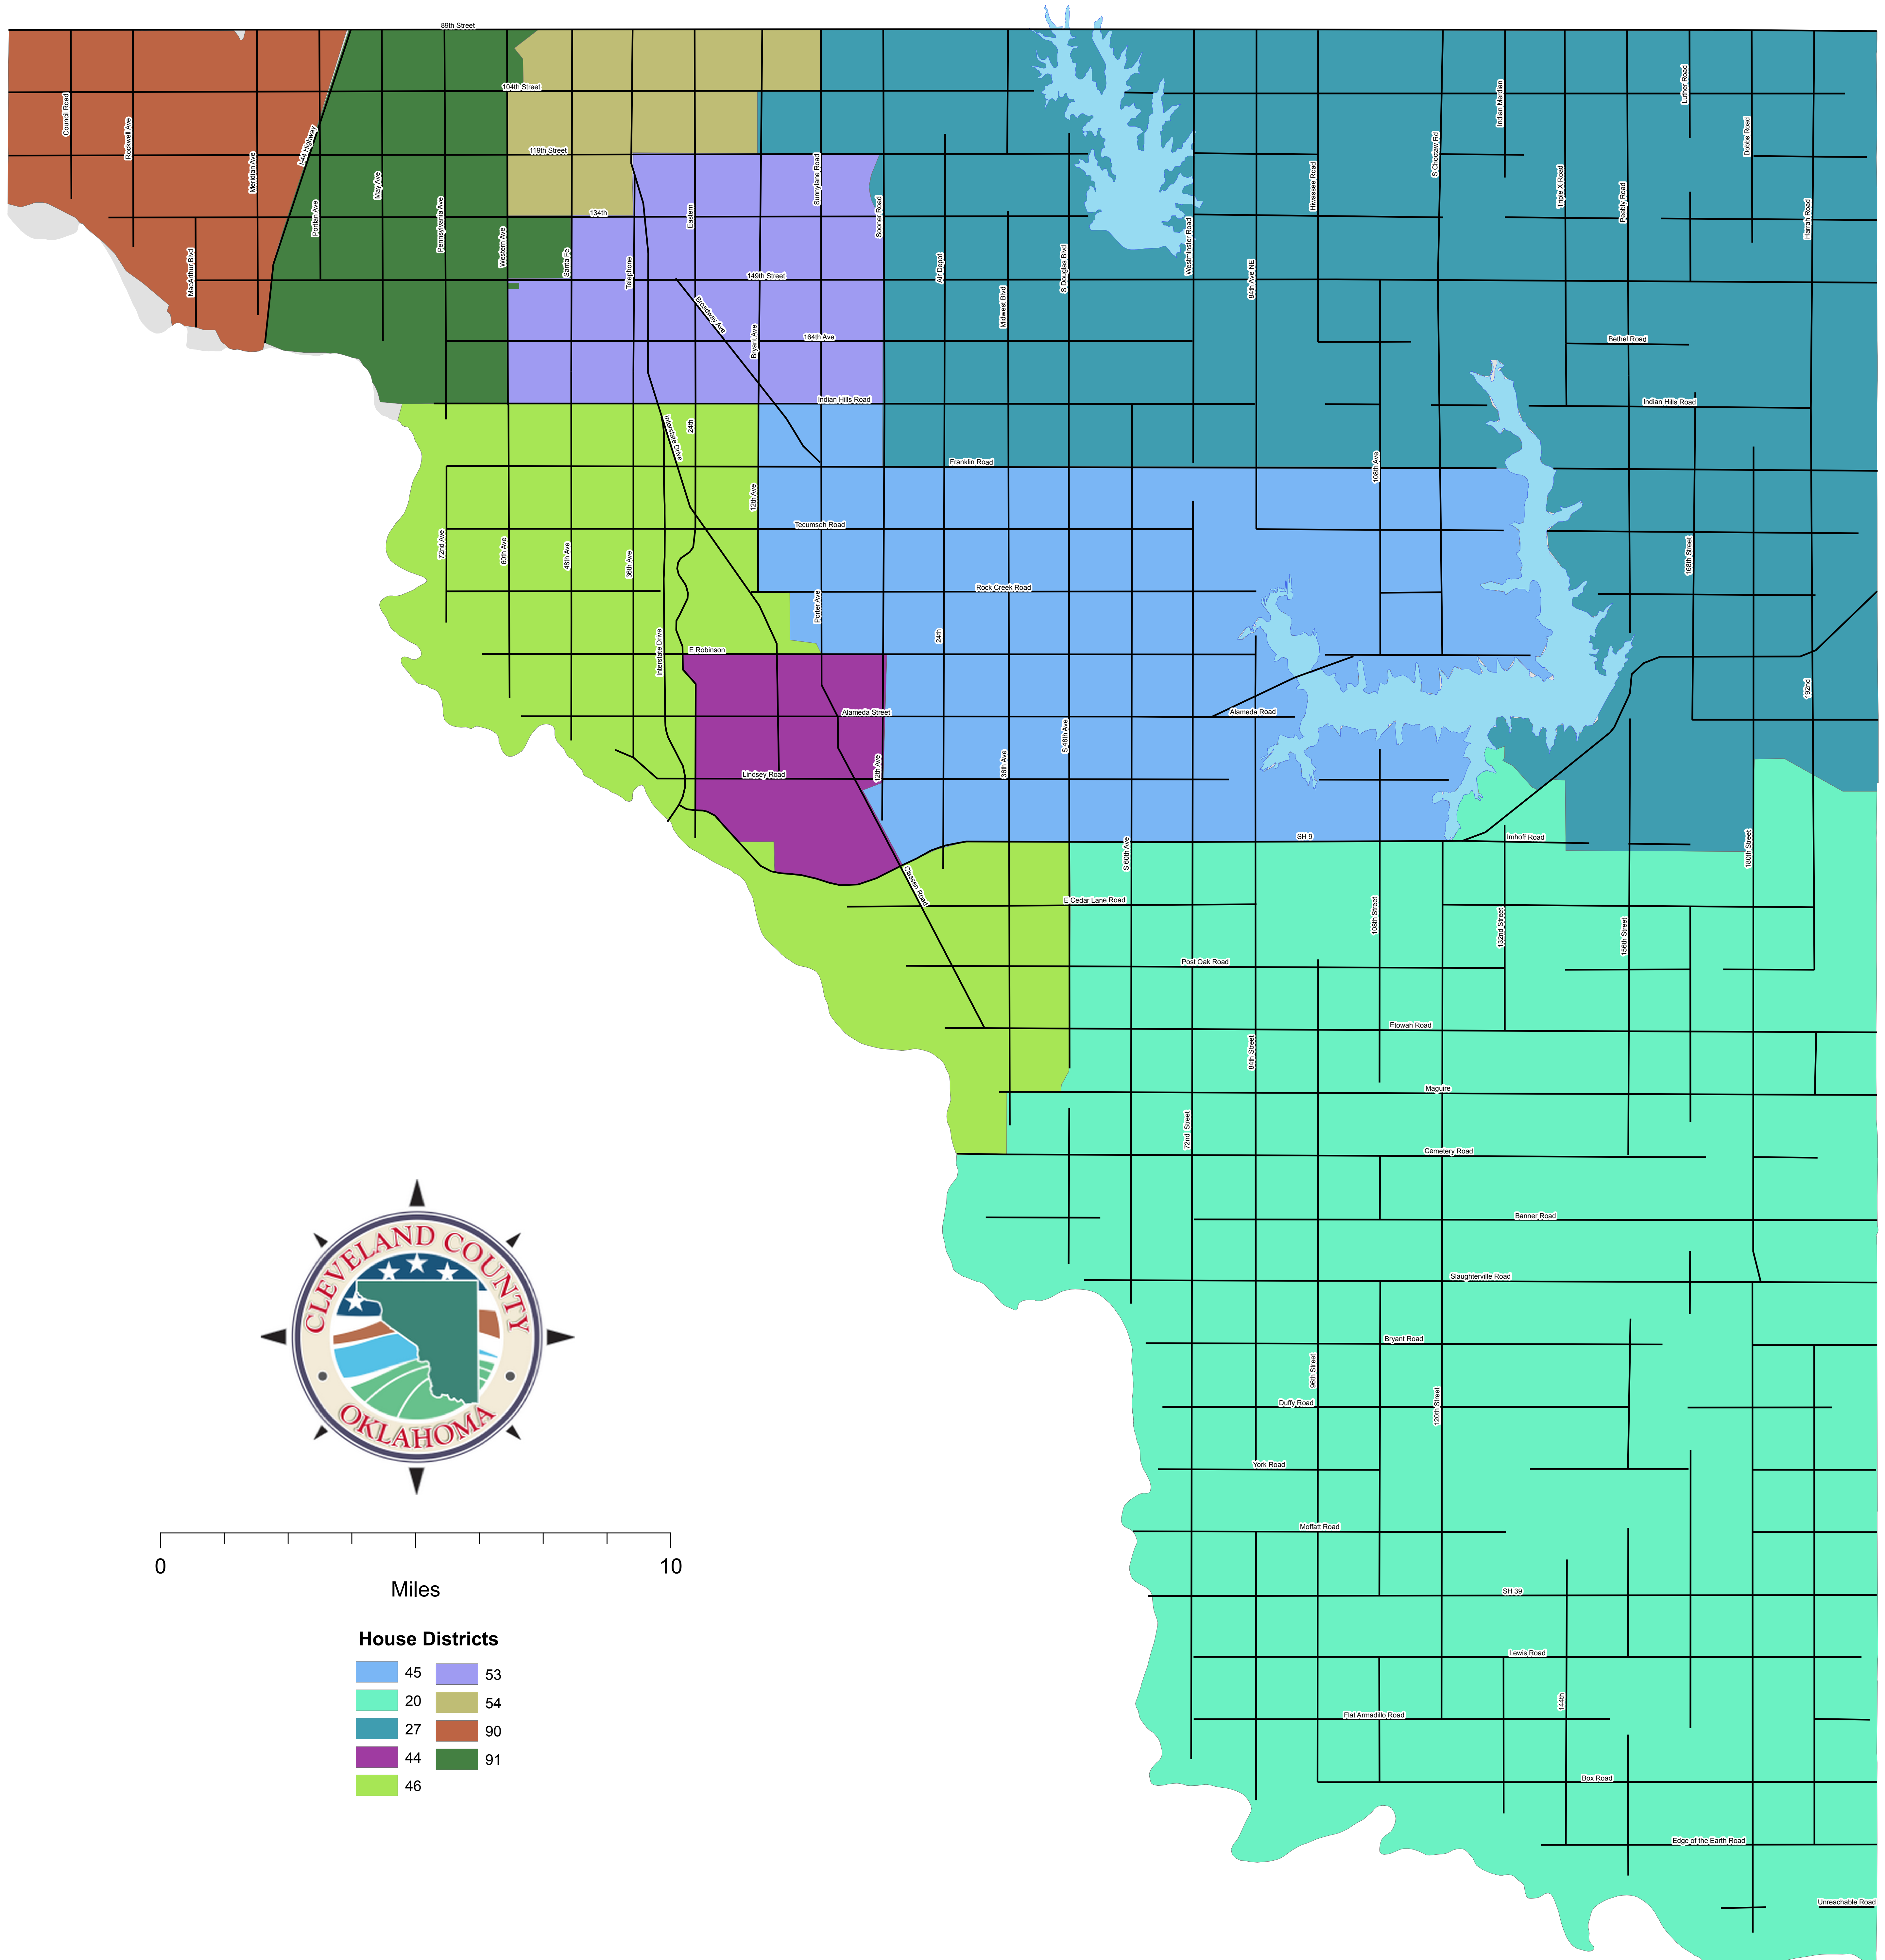

Cleveland County House Districts

House Districts

45	53
20	54
27	90
44	91
46	