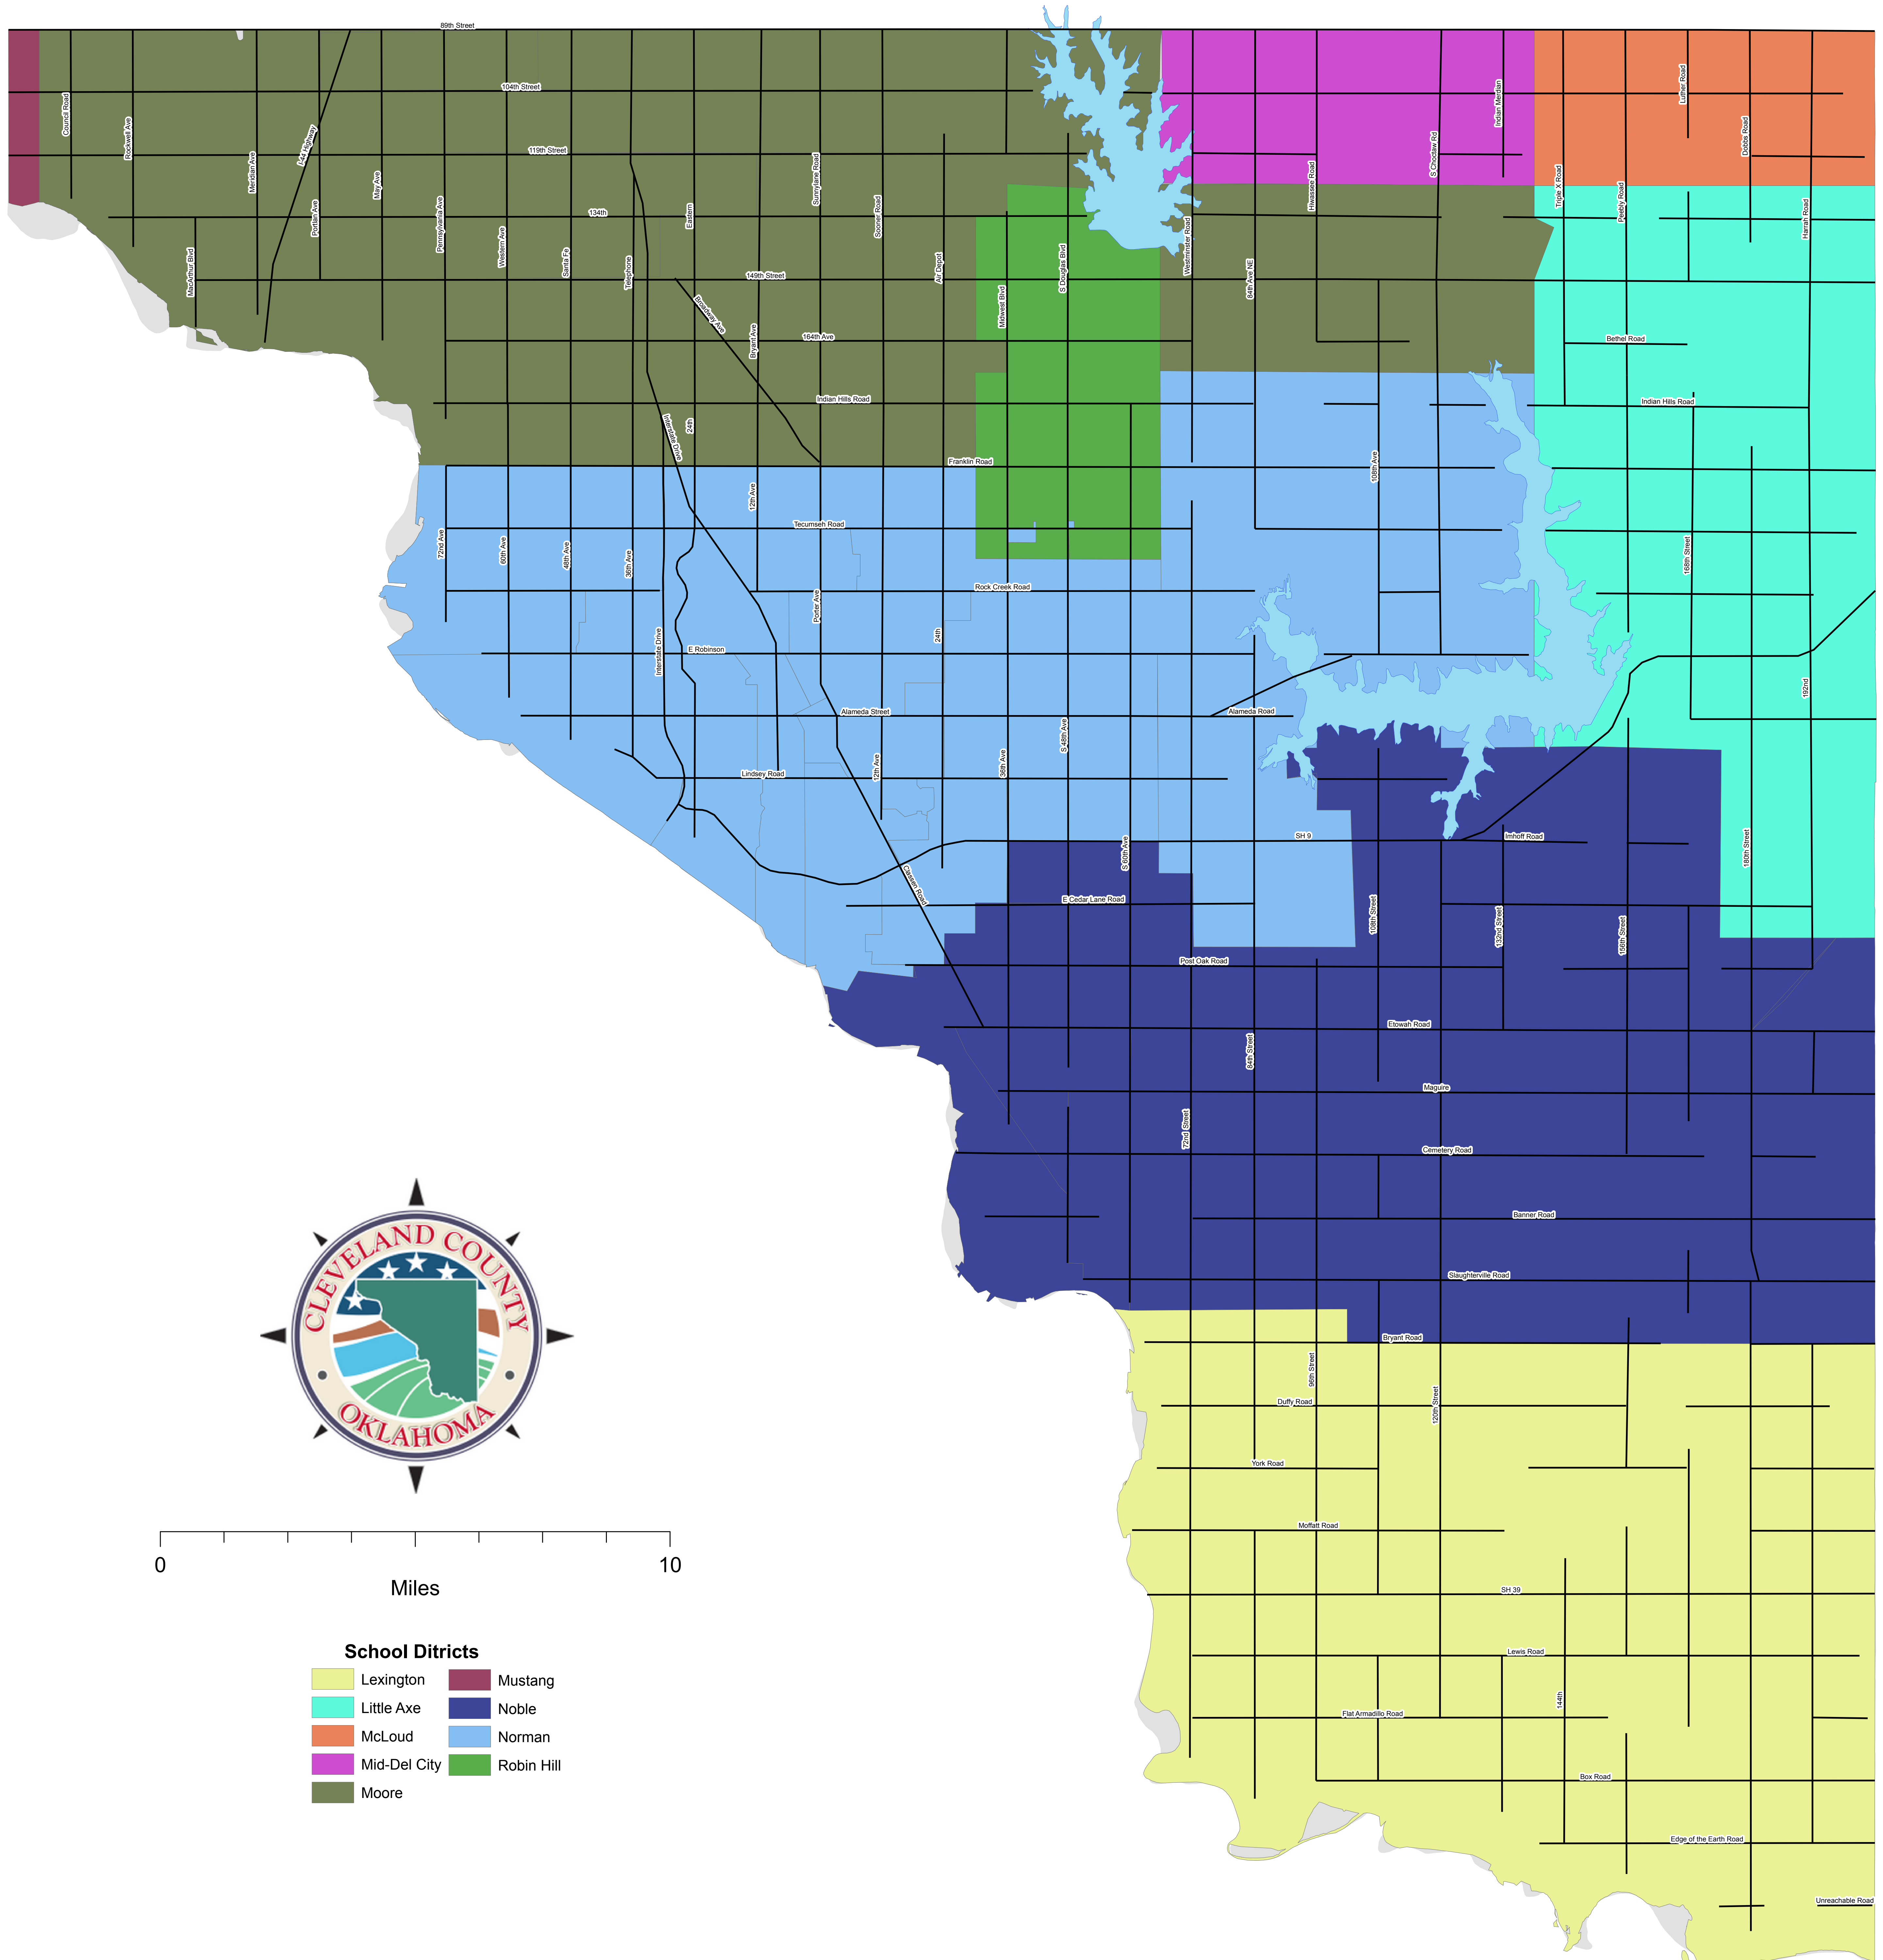

Cleveland County School Districts

School Districts

- | | |
|--|---|
| Lexington | Mustang |
| Little Axe | Noble |
| McCloud | Norman |
| Mid-Del City | Robin Hill |
| Moore | |