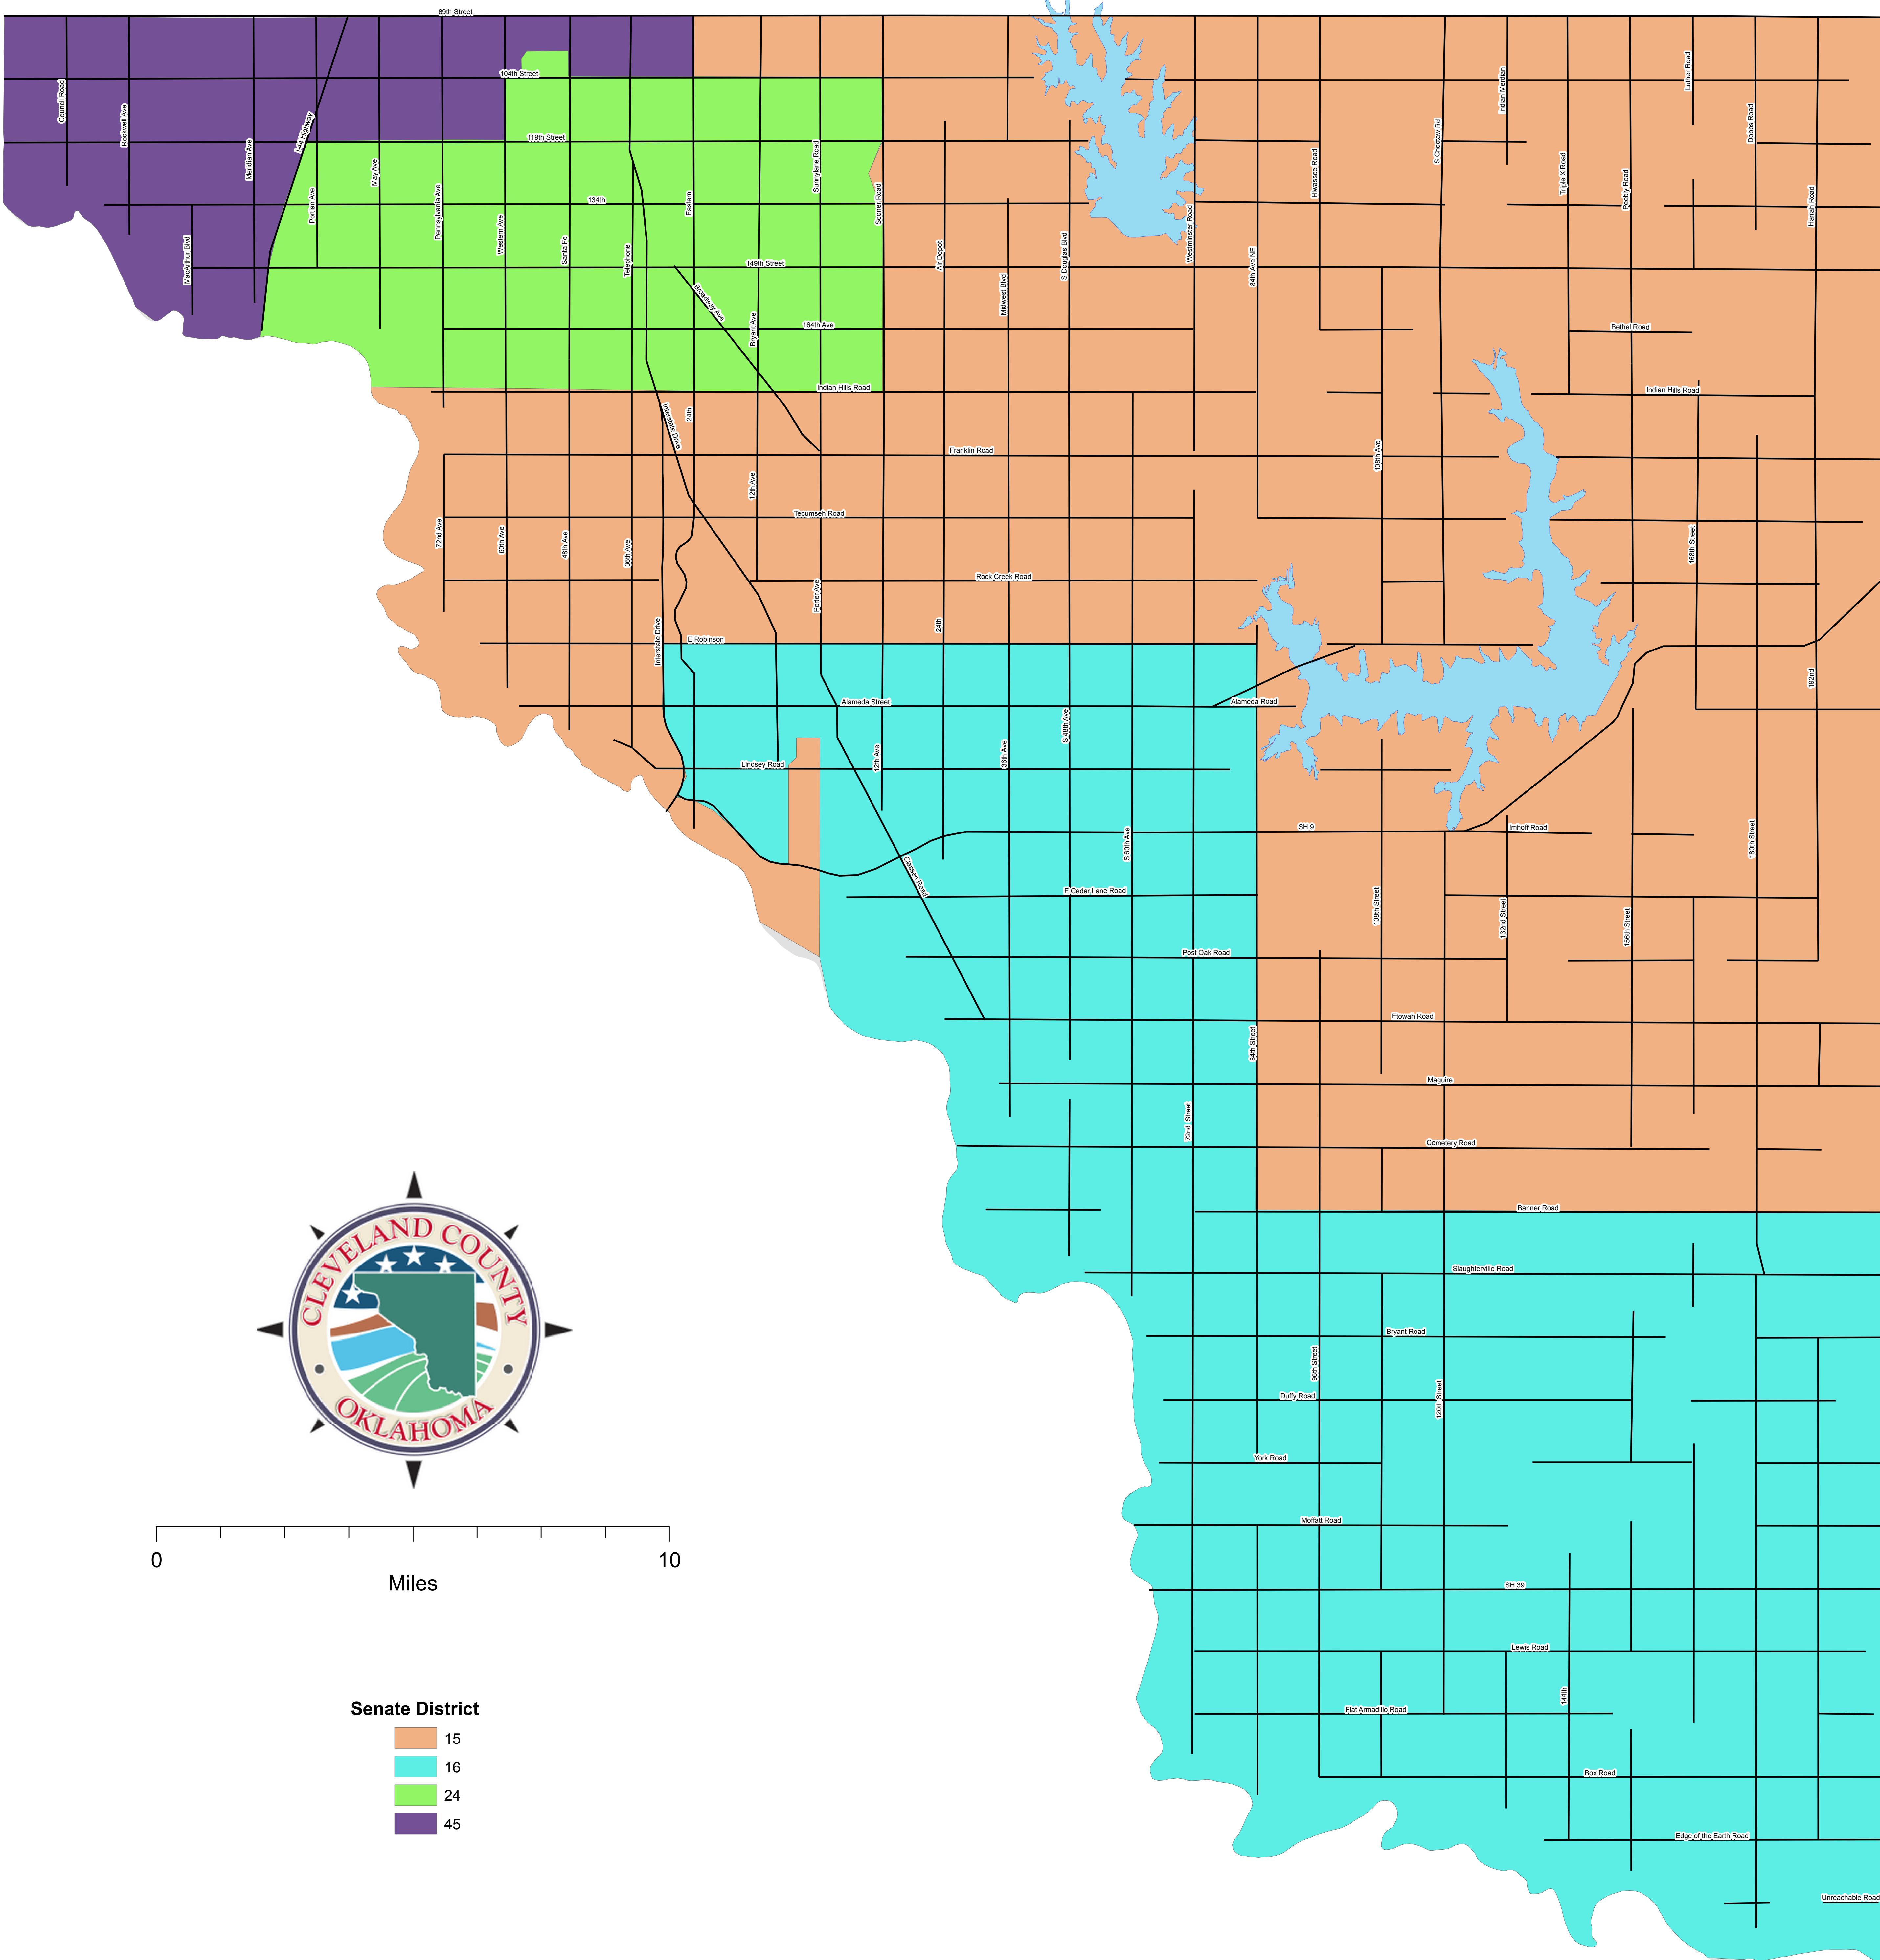

# Cleveland County Senate Districts

**Senate District**

15
16
24
45